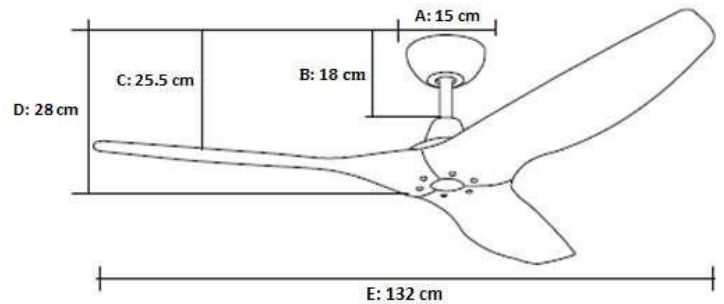

Carton Package						
L (cm)	W (cm)	H (cm)	Cu Ft.	Cu M.	Nt Wt (kg)	Gs Wt (kg)
69.0	26	17	1.05	0.02	4.7	5.2