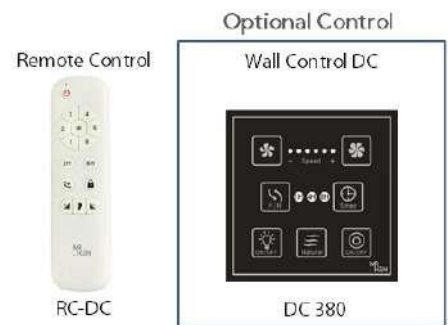

VITA 52" #7400

Body: Steel Plate
Blades: Solid Wood Blade
Motor: DC Motor
Lighting: LED 15W
Control: Remote Control
(Optional Wall Control DC380)

Carton Package						
L (cm)	W (cm)	H (cm)	Cu Ft.	Cu M.	Nt Wt (kg)	Gs Wt (kg)
68.3	20.6	31	1.54	0.04	5.32	5.58

LIBRA

LIBRA 52" #7700

Body: Steel Plate
Blades: ABS Blade
Motor: DC Motor
Lighting: LED 22W
Control: Remote Control
(Optional Wall Control DC380)

Carton Package						
L (cm)	W (cm)	H (cm)	Cu Ft.	Cu M.	Nt Wt (kg)	Gs Wt (kg)
69.0	37.5	24.9	2.28	0.06	5.69	6.77