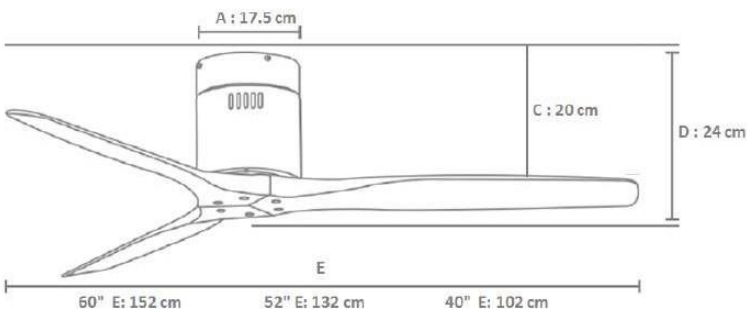

Solid wood 60" DC-HR #11708

Solid wood 52" DC-HR #10451

Solid wood 40" DC-HR #9820

Body: Steel Plate Matte Black, White Color Only

Blades: 52" Solid Wood Blades

Motor: DC Motor

Control: Remote Control DC-09 Only