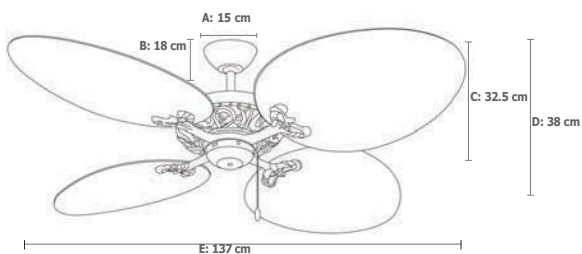

Carton Package							
Model	L (cm)	W (cm)	H (cm)	Cu Ft.	Cu M.	Nt Wt (kg)	Gs Wt (kg)
Motor	51	36	31	2.01	0.06	9.71	11.11
Blade	54.5	41	3	0.24	0.01	10.60	11.60