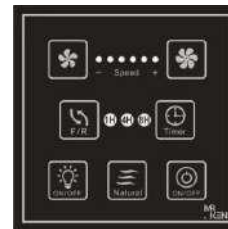

WC DC-86 MB

WC DC-09

Only Model
(For No Light)
1. SEABIRD OD-NL
2. KEN DC-NL
3. CAN DC-NL
4. SPIN DC-NL
5. SEABIRD DC-NL

Only Model
(For Light)
1. SEABIRD OD

Optional

Wall Control DC

WC DC-380

Only Model
1. ROTOCRAFT
2. VITA
3. LIBRA
4. HYPER
5. PLANET
6. METRO