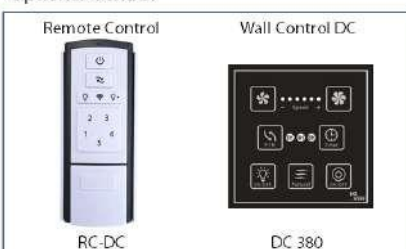

Optional Control

Carton Package						
L	W	H	Cu Ft.	Cu M.	Nt Wt	Gs Wt
(cm)	(cm)	(cm)			(kg)	(kg)