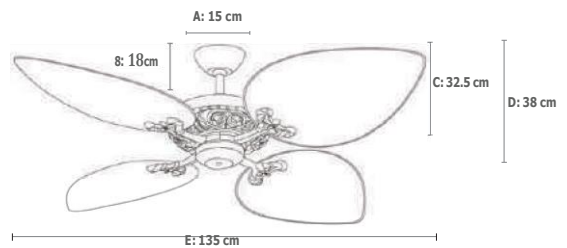

Roman Bronze-Wood

Samui # 7319

Body : Poly-Resin
Blades : 54" Distressed Walnut Wood Blade
Motor : AC Motor
Control : Pull Chain (Optional Wall/Remote Control)