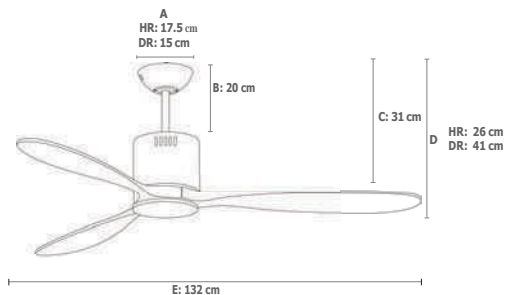

Body : Steel Plate
Blades : 52" Solid Wood Blades
Motor : DC Motor
Control : DC-1 Remote Control Only

Remote Control DC-1

REMOTE DC-1

Carton Package						
L (cm)	W (cm)	H (cm)	Cu Ft.	Cu M.	Nt Wt (kg)	Gs Wt (kg)
67.6	21.6	30.4	1.57	0.04	6.36	7.27