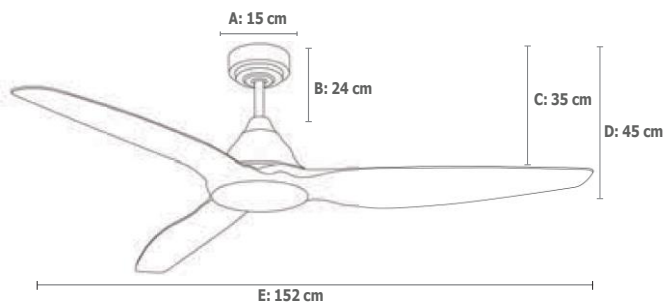

Carton Package						
L (cm)	W (cm)	H (cm)	Cu Ft.	Cu M.	Nt Wt (kg)	Gs Wt (kg)
75.1	27.1	32	2.30	0.07	7.2	8.2

Effen DC WH/GS # 9662

Body : Steel Plate
Blades : 60" ABS Blades
Motor : DC Motor
Control : DC-1 Remote Control Only