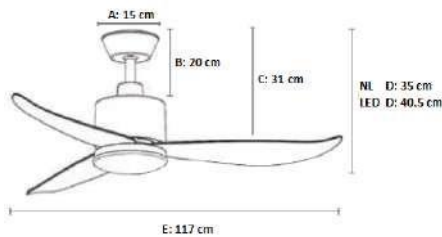

Seabird-OD Walnut LED 46" RC # 7544
Seabird-DO MB,WH LED 46" RC # 6688

Body : ABS Body finish
Blades : 46" ABS Plastic injection blades
Motor : DC Motor
Light Kit : 18w LED
Control : Remote control DC only
(Optional Wall Control DC For Light)

Seabird-OD Walnut 46" WC # 6153
Seabird-DO MB,WH 46" WC # 5832

Body : ABS Body finish
Blades : 46" ABS Plastic injection blades
Motor : DC Motor
Control : Wall control DC only

Seabird-OD Walnut 46" RC # 6474
Seabird-DO MB,WH 46" RC # 6153

Body : ABS Body finish
Blades : 46" ABS Plastic injection blades
Motor : DC Motor
Control : Remote control DC only