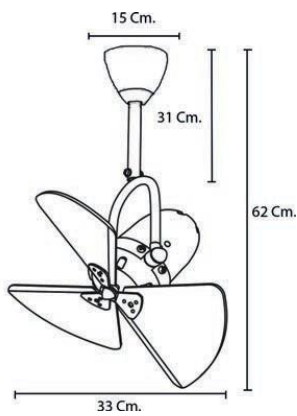

Wall control Box

FINO SWING

Matte Black-White

Antique-Cherry

Brushed Nickel-Oak

Roman Bronze-Cherry

Carton Package						
L (cm)	W (cm)	H (cm)	Cu Ft.	Cu M.	Nt Wt (kg)	Gs Wt (kg)
74.25	40.2	20.6	1.38	0.04	4.7	6.10