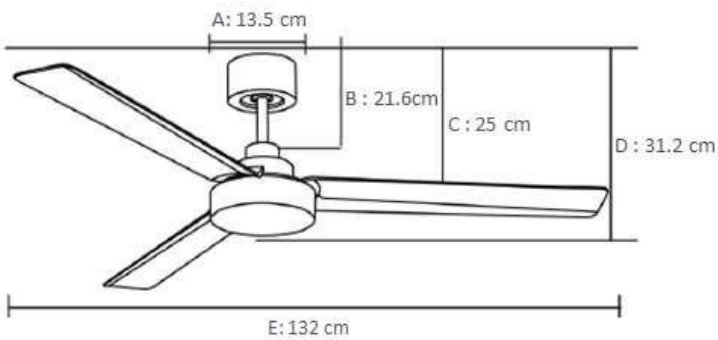

Rotorcraft 52" #4590

Body: Steel Plate

Blades: Resin ABS Blade

Motor: DC Motor

Control: Remote Control
(Optional Wall control DC380)

Carton Package						
L (cm)	W (cm)	H (cm)	Cu Ft.	Cu M.	Nt Wt (kg)	Gs Wt (kg)
64.5	23.5	26	1.39	0.04	4.53	5.36