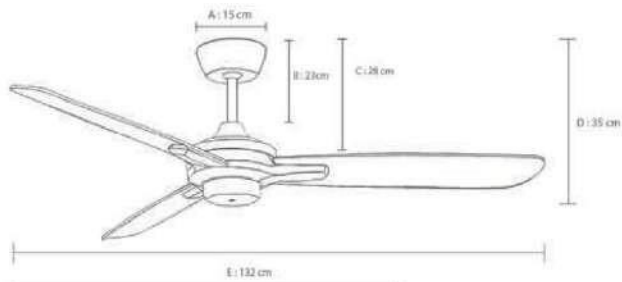

Triminal ABS #5735

- **Body :** Steel Plate
- **Blades :** 52" ABS Blades
- **Motor :** AC Motor
- **Control :** Wall Control (Optional Remote Control)

- Zinc Plated Steel & Powder Coated Finish
- For outdoors with roof in non-beach areas

Carton Package						
L (cm)	W (cm)	H (cm)	Cu FL	Cu M.	Nt Wt (kg)	Gs Wt (kg)
60.8	36.8	18.5	1.46	0.04	7.10	8.10

Optional AC control