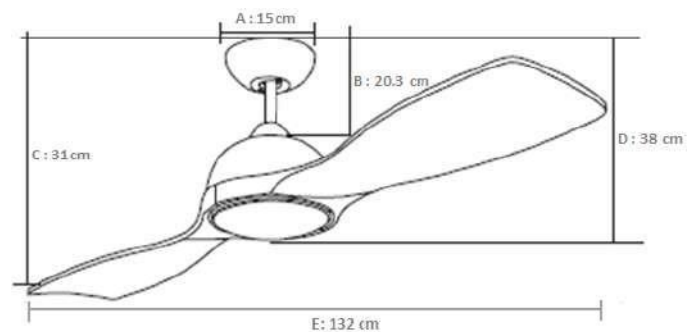

White/Maple

Carton Package						
L (cm)	W (cm)	H (cm)	Cu Ft.	Cu M.	Nt Wt (kg)	Gs Wt (kg)
68.3	20.6	31	1.54	0.04	5.32	5.58

LIBRA

White/Maple

LIBRA 52" #7700

Body: Steel Plate
 Blades: ABS Blade
 Motor: DC Motor
 Lighting: LED 22W
 Control: Remote Control
 (Optional Wall Control DC380)