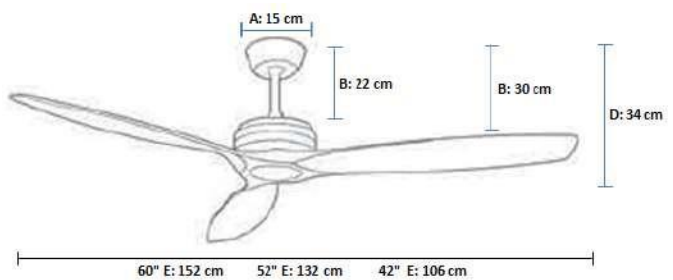

Gray Stone-Weathered Wood 42"