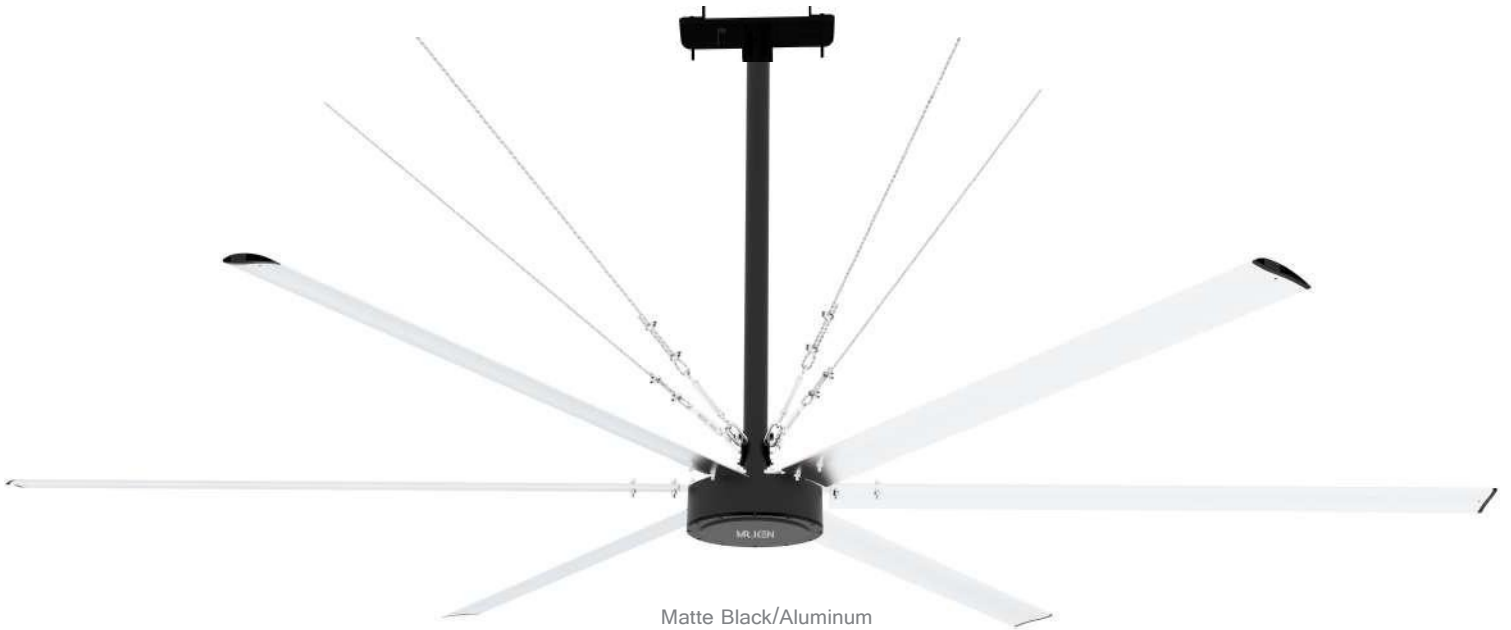

COSMO 3.6 , 4.3M

Matte Black/Aluminum