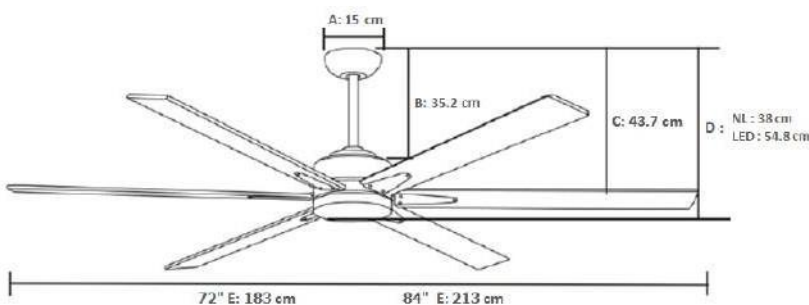

Carton Package						
	L (cm)	W (cm)	H (cm)	Cu Ft.	Cu M.	Nt Wt (kg)	Gs Wt (kg)
Planet 72"	85.7	54.7	22.5	3.72	0.11	9.818	11.788
Light Kit	28	28	15	0.42	0.01	1	1.5
Planet 84"	85.7	54.7	22.5	3.72	0.11	9.818	11.788
Blade	97.5	21	14	1.01	0.03	2.166	2.391
Light Kit	28	28	15	0.42	0.01	1	1.5