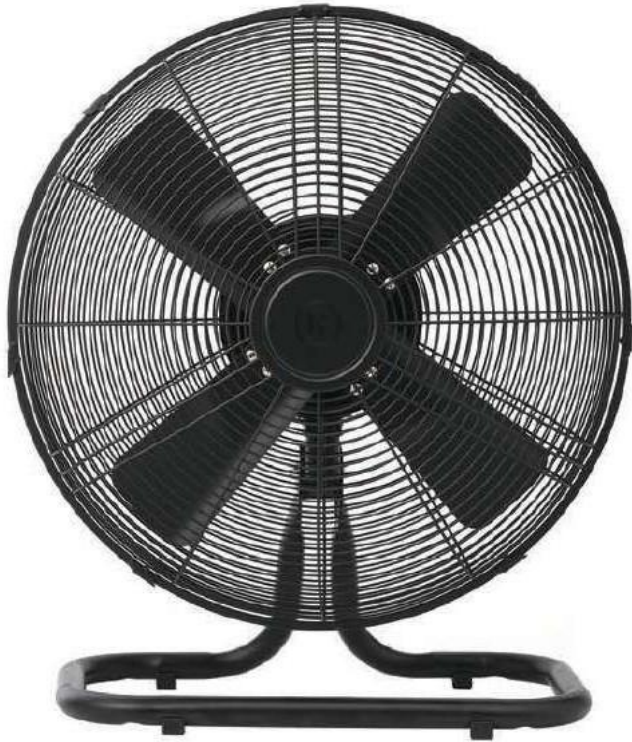

✦ AIRCRAFTS FLOOR 18"

Matte Black