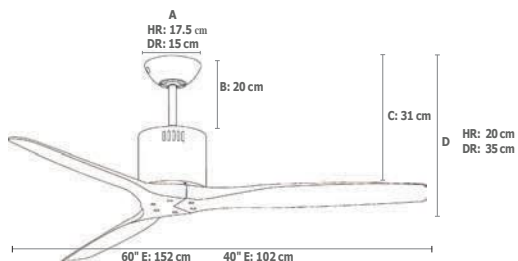

White-Maple

Carton Package							
Model	L (cm)	W (cm)	H (cm)	Cu Ft.	Cu M.	Nt Wt (kg)	Gs Wt (kg)
KEN 60"	67.6	21.6	34.4	1.77	0.05	5.83	4.83
KEN 40"	67.6	21.6	34.4	1.77	0.05	5.77	4.77

Body : Steel Plate
Blades : 60" Solid Wood Blades
Motor : AC Motor
Control : Wall Control (Optional Remote Control)

#11208

Body : Steel Plate
Blades : 60" Solid Wood Blades
Motor : DC Motor
Control : DC-1 Remote Control Only

#8057

Body : Steel Plate
Blades : 40" Solid Wood Blades
Motor : AC Motor
Control : Control Wall Control (Optional Remote Control)

#9320

Body : Steel Plate
Blades : 40" Solid Wood Blades
Motor : DC Motor
Control : DC-1 Remote Control Only