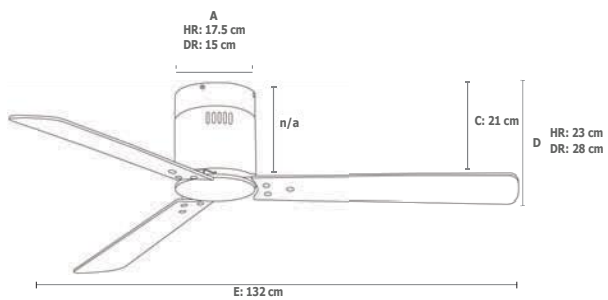

Carton Package							
Model	L (cm)	W (cm)	H (cm)	Cu Ft.	Cu M.	Nt Wt (kg)	Gs Wt (kg)
Spin ABS*	64.6	21.8	26	1.29	0.04	5.27	5.90

Spin ABS AC #3766

Body : Steel Plate
Blades : 52" ABS Blades
Motor : AC Motor
Control : Wall Control (Optional Remote Control)