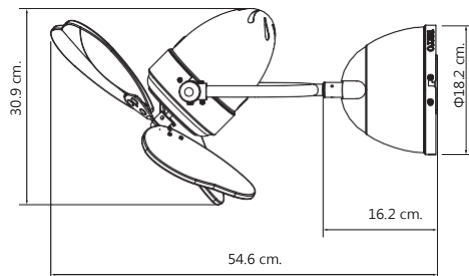

Fino Swing RC #9502

Body : Steel Plate
Blades : 13" Plywood Blades
Motor : AC Motor
Control : VC-V Remote Control

Remote Control

RC-VC

Matte Black-White Oak

Chrome-White Oak

Roman Bronze-Mahogany

Remote Control