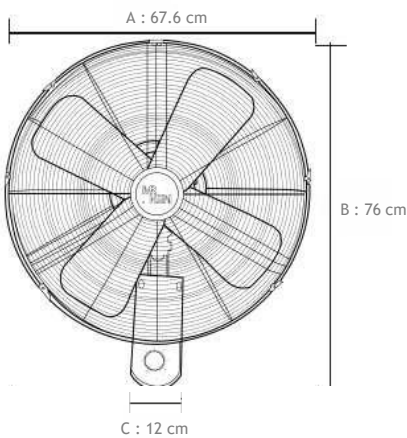

✦ WALL FAN 24"

Matte Black

Wall Fan 24" #3790

Body : Steel
Blades : 24" Steel Blades
Motor : AC Motor
Speeds : 3 Speed

Carton Package							
Model	L (cm)	W (cm)	H (cm)	Cu Ft.	Cu M.	Nt Wt (kg)	Gs Wt (kg)
Aircrafts Wall 24"	71.5	36	71.5	6.5	0.18	11.6	13.6