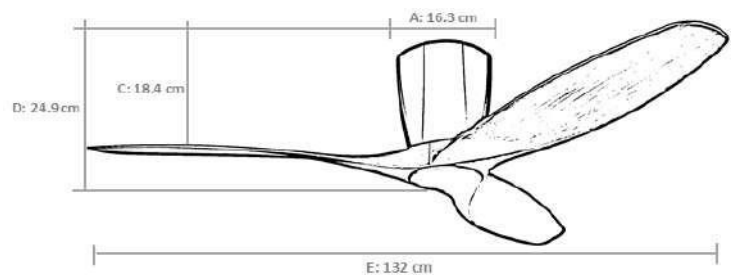

Integrated LK 135 Adaptable

Integrated With light & Without light	
End cap (ship with fan)	LK135 (ship separately)
• 15W (120V) LED Dimmable • 15W (230V) LED Dimmable	

LK135 Twist-lock / Easy assembly

METRO NL #7560

Body: Resin
Blades: Resin Blade
Motor: DC Motor
Control: Remote Control
(Optional Wall control DC380)

METRO LED #7960

Body: Resin
Blades: Resin Blade
Motor: DC Motor
Lighting: LED 15W
Control: Remote Control
(Optional Wall control DC380)

Optional Control

Carton Package						
L	W	H	Cu Ft.	Cu M.	Nt Wt	Gs Wt
(cm)	(cm)	(cm)			(kg)	(kg)