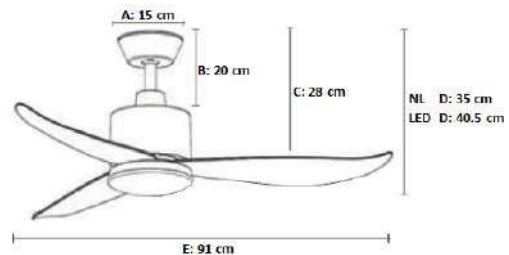

SEABIRD OD 36"

Seabird-OD Walnut 36" WC # 5618
Seabird-DO MB,WH 36" WC # 5297

Body : ABS Body finish
Blades : 36" ABS Plastic injection blades
Motor : DC Motor
Control : Wall control DC only

Seabird-OD Walnut 36" RC # 5939
Seabird-DO MB,WH 36" RC # 5618

Body : ABS Body finish
Blades : 36" ABS Plastic injection blades
Motor : DC Motor
Control : Remote control DC only

Seabird-OD Walnut LED 36" RC #7009
Seabird-DO MB,WH LED 36" RC #6153

Body : ABS Body finish
Blades : 36" ABS Plastic injection blades
Motor : DC Motor
Light Kit : 18w LED
Control : Remote control DC only
(Optional Wall Control DC For Light)

Optional Control

Carton Package							
Model	L (cm)	W (cm)	H (cm)	Cu Ft.	Cu M.	Nt Wt (kg)	Gs Wt (kg)
NL	70.5	27.0	30.5	2.05	0.06	5.3	5.9
LED	70.5	27.0	30.5	2.05	0.06	5.6	6.2