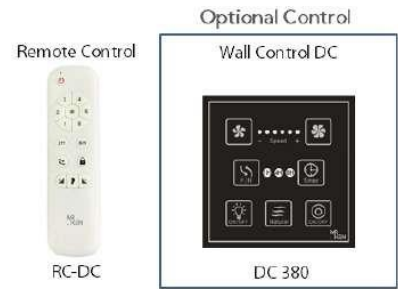

Remote Control DC-1

REMOTE DC-1

Hyper WH/White

Hyper MB/Black

HYPER WH/White
HYPER MB/Black

7160
Body : Steel Plate
Blades : 52"ABS Blade
Motor : DC Motor
Control : Remote Control
(Optional Wallcontrol DC380)