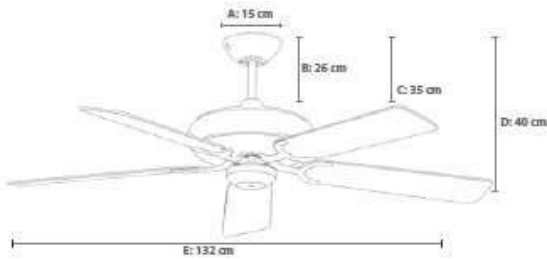

Carton Package							
Model	L (cm)	W (cm)	H (cm)	Cu Ft.	Cu M.	Nt Wt (kg)	Gs Wt (kg)
Bali NL	49	34.5	31.5	1.88	0.05	7.20	8.00

Bali NL # 4490

Body : Steel Plate

Blades : 52" Plywood Blades

Motor : AC Motor

Control : Pull Chain (Optional Wall/Remote Control)

Optional AC control

BALI
(LED)

Carton Package							
Model	L (cm)	W (cm)	H (cm)	Cu Ft.	Cu M.	Nt Wt (kg)	Gs Wt (kg)
Bali NL	49	34.5	31.5	1.88	0.05	7.20	8.00
Bali LED	65.5	36	27.5	2.29	0.08	8.35	9.40

Bali LED # 5008

Body : Steel Plate

Blades : 52" Plywood Blades

Motor : AC Motor

Light Kit : 24w LED

Control : Wall Control (Optional Remote Control)

Optional AC control