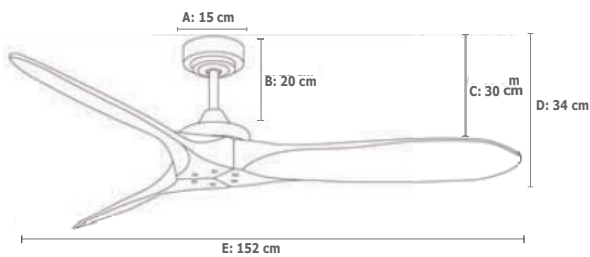

Carton Package						
L (cm)	W (cm)	H (cm)	Cu Ft.	Cu M.	Nt Wt (kg)	Gs Wt (kg)
75.5	21.5	39	2.24	0.07	4.2	5.2

Kota DC #11224

Body : Steel Plate

Blades : 60" Solid Wood Blades

Motor : DC Motor

Control : DC-1 Remote Control Only