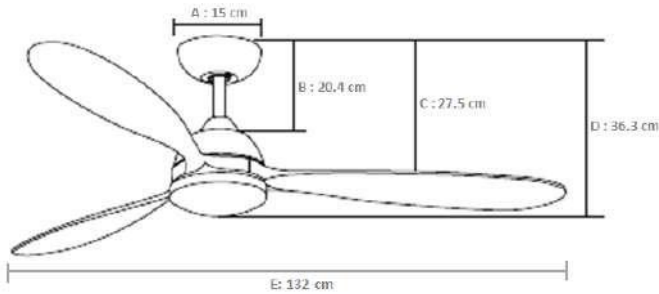

White/Maple

Carton Package						
L (cm)	W (cm)	H (cm)	Cu Ft.	Cu M.	Nt Wt (kg)	Gs Wt (kg)
68.3	20.6	31	1.54	0.04	5.32	5.58

LIBRA

White/Maple

LIBRA 52" #7700

Body: Steel Plate
 Blades: ABS Blade
 Motor: DC Motor
 Lighting: LED 22W
 Control: Remote Control
 (Optional Wall Control DC380)