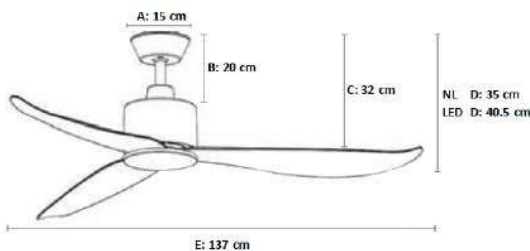

Blades : 54" ABS Plastic injection blades

Motor : DC Motor

Light Kit : 18w LED

Control : Remote control DC only
(Optional Wall control DC For light)

Optional Control

Carton Package							
Model	L (cm)	W (cm)	H (cm)	Cu Ft.	Cu M.	Nt Wt (kg)	Gs Wt (kg)
NL	70.5	27.0	30.5	2.05	0.06	5.7	6.3
LED	70.5	27.0	30.5	2.05	0.06	6	6.6