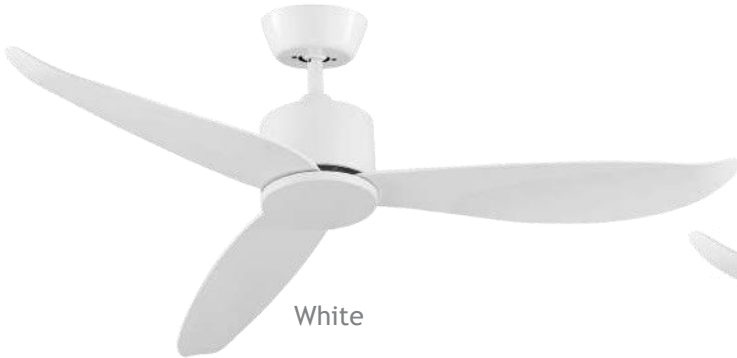

SEABIRD OD 54"

White

Seabird-OD Walnut 54" WC # 6688

Seabird-OD MB,WH 54" WC # 6367

Body : ABS Body finish

Blades : 54" ABS Plastic injection blades

Motor : DC Motor

Control : Wall control DC only

Seabird-OD Walnut 54" RC # 7009

Seabird-OD MB,WH 54" RC # 6688

Body : ABS Body finish

Blades : 54" ABS Plastic injection blades

Motor : DC Motor

Control : Remote control DC only

Seabird-OD Walnut LED 54" RC #8079

Seabird-OD MB, WH LED 54" RC # 7758

Body : ABS Body finish

Blades : 54" ABS Plastic injection blades

Motor : DC Motor

Light Kit : 18w LED

Control : Remote control DC only
(Optional Wall control DC For light)

Optional Control

Carton Package							
Model	L (cm)	W (cm)	H (cm)	Cu Ft.	Cu M.	Nt Wt (kg)	Gs Wt (kg)
NL	70.5	27.0	30.5	2.05	0.06	5.7	6.3
LED	70.5	27.0	30.5	2.05	0.06	6	6.6