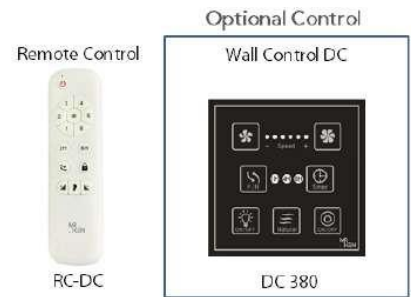

PLANET 72",84"

PLANET NL 72" #10200

Body: Steel Plate
Blades: Solid Wood Blade
Motor: DC Motor
Control: Remote Control
(Optional Wall Control DC380)

PLANET LED 72" #11300

Body: Steel Plate
Blades: Solid Wood Blade
Motor: DC Motor
Lighting: NIL (LED 22W)
Control: Remote Control
(Optional Wall Control DC380)

PLANET NL 84" #11200

Body: Steel Plate
Blades: Solid Wood Blade
Motor: DC Motor
Control: Remote Control
(Optional Wall Control DC380)

PLANET LED 84" #12300

Body: Steel Plate
Blades: Solid Wood Blade
Motor: DC Motor
Lighting: NIL (LED 22W)
Control: Remote Control
(Optional Wall Control DC380)

	Carton Package						
	L (cm)	W (cm)	H (cm)	Cu Ft.	Cu M.	Nt Wt (kg)	Gs Wt (kg)
Planet 72"	85.7	54.7	22.5	3.72	0.11	9.818	11.788
Light Kit	28	28	15	0.42	0.01	1	1.5
Planet 84"	85.7	54.7	22.5	3.72	0.11	9.818	11.788
Blade	97.5	21	14	1.01	0.03	2.166	2.391
Light Kit	28	28	15	0.42	0.01	1	1.5