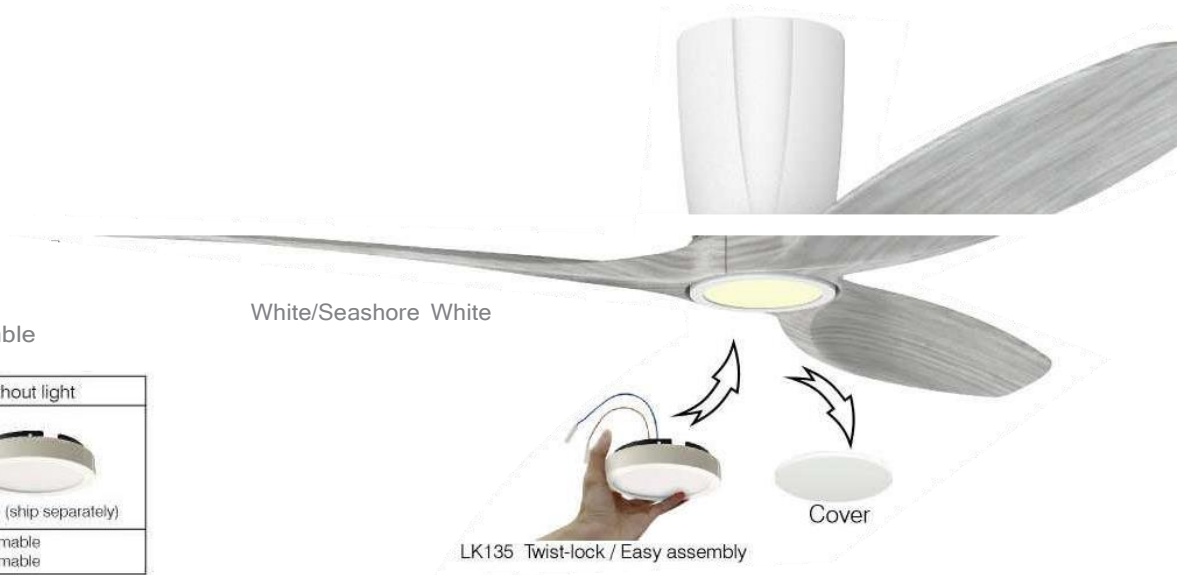

White/Seashore White

Integrated LK 135 Adaptable

Integrated With light & Without light	
End cap (ship with fan)	LK135 (ship separately)
• 15W (120V) LED Dimmable • 15W (230V) LED Dimmable	

LK135 Twist-lock / Easy assembly

METRO NL #7560

Body: Resin
Blades: Resin Blade
Motor: DC Motor
Control: Remote Control
(Optional Wall control DC380)