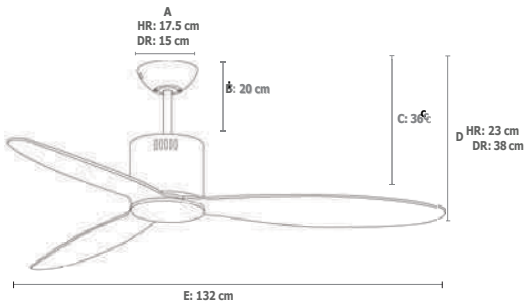

Brushed Nickel-Maple