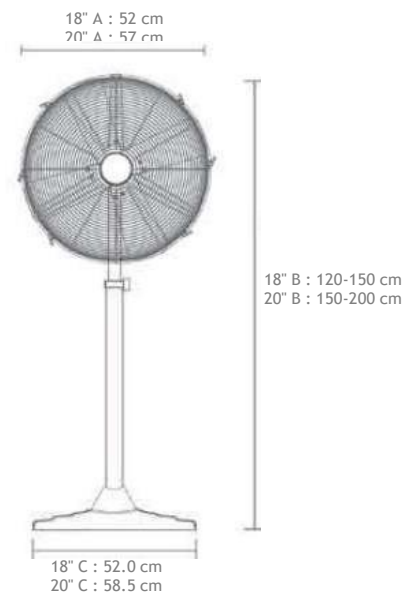

✦ AIRCRAFTS STAND 18" & 20"

Aircrafts Stand 18" # 3788
Aircrafts Stand 20" # 4227

Body : Steel Plate
Blades : 18" / 20" Steel Blades
Motor : AC Motor
Speeds : 3 Speed

Carton Package							
Model	L (cm)	W (cm)	H (cm)	Cu Ft.	Cu M.	Nt Wt (kg)	Gs Wt (kg)
Stand 18"	22.2	78.1	66.6	2.20	0.55	9.8	10.8
Stand 20"	55.2	32	62.2	2.24	0.67	12	13