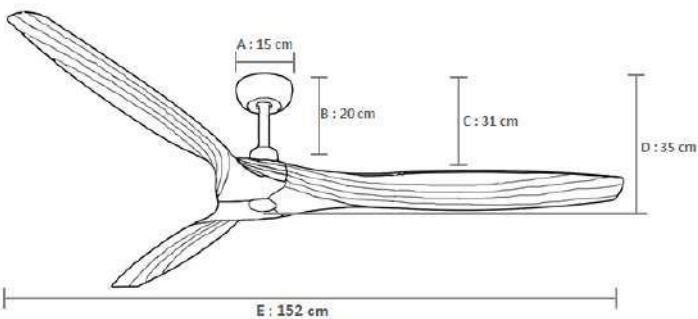

Body : Steel Plate

Blades : 60" Solid Wood Blades

Motor : DC Motor

Control : DC-1 Remote Control Only

Rubbed Bronze-Walnut

White-Maple

Driftwood-Driftwood

Carton Package						
L (cm)	W (cm)	H (cm)	Cu Ft.	Cu M.	Nt Wt (kg)	Gs Wt (kg)
80.5	23	34	2.22	0.06	5.2	6.2