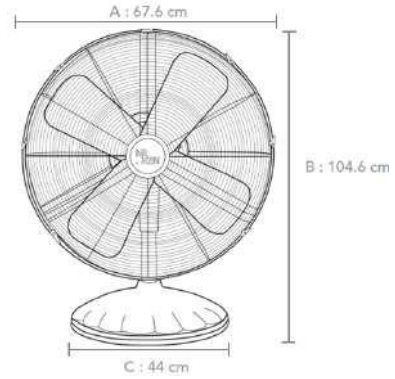

Carton Package							
Model	L (cm)	W (cm)	H (cm)	Cu Ft.	Cu M.	Nt Wt (kg)	Gs Wt (kg)
Aircrafts Floor 24"	71.5	36	71.5	7.31	0.21	14.3	16.3